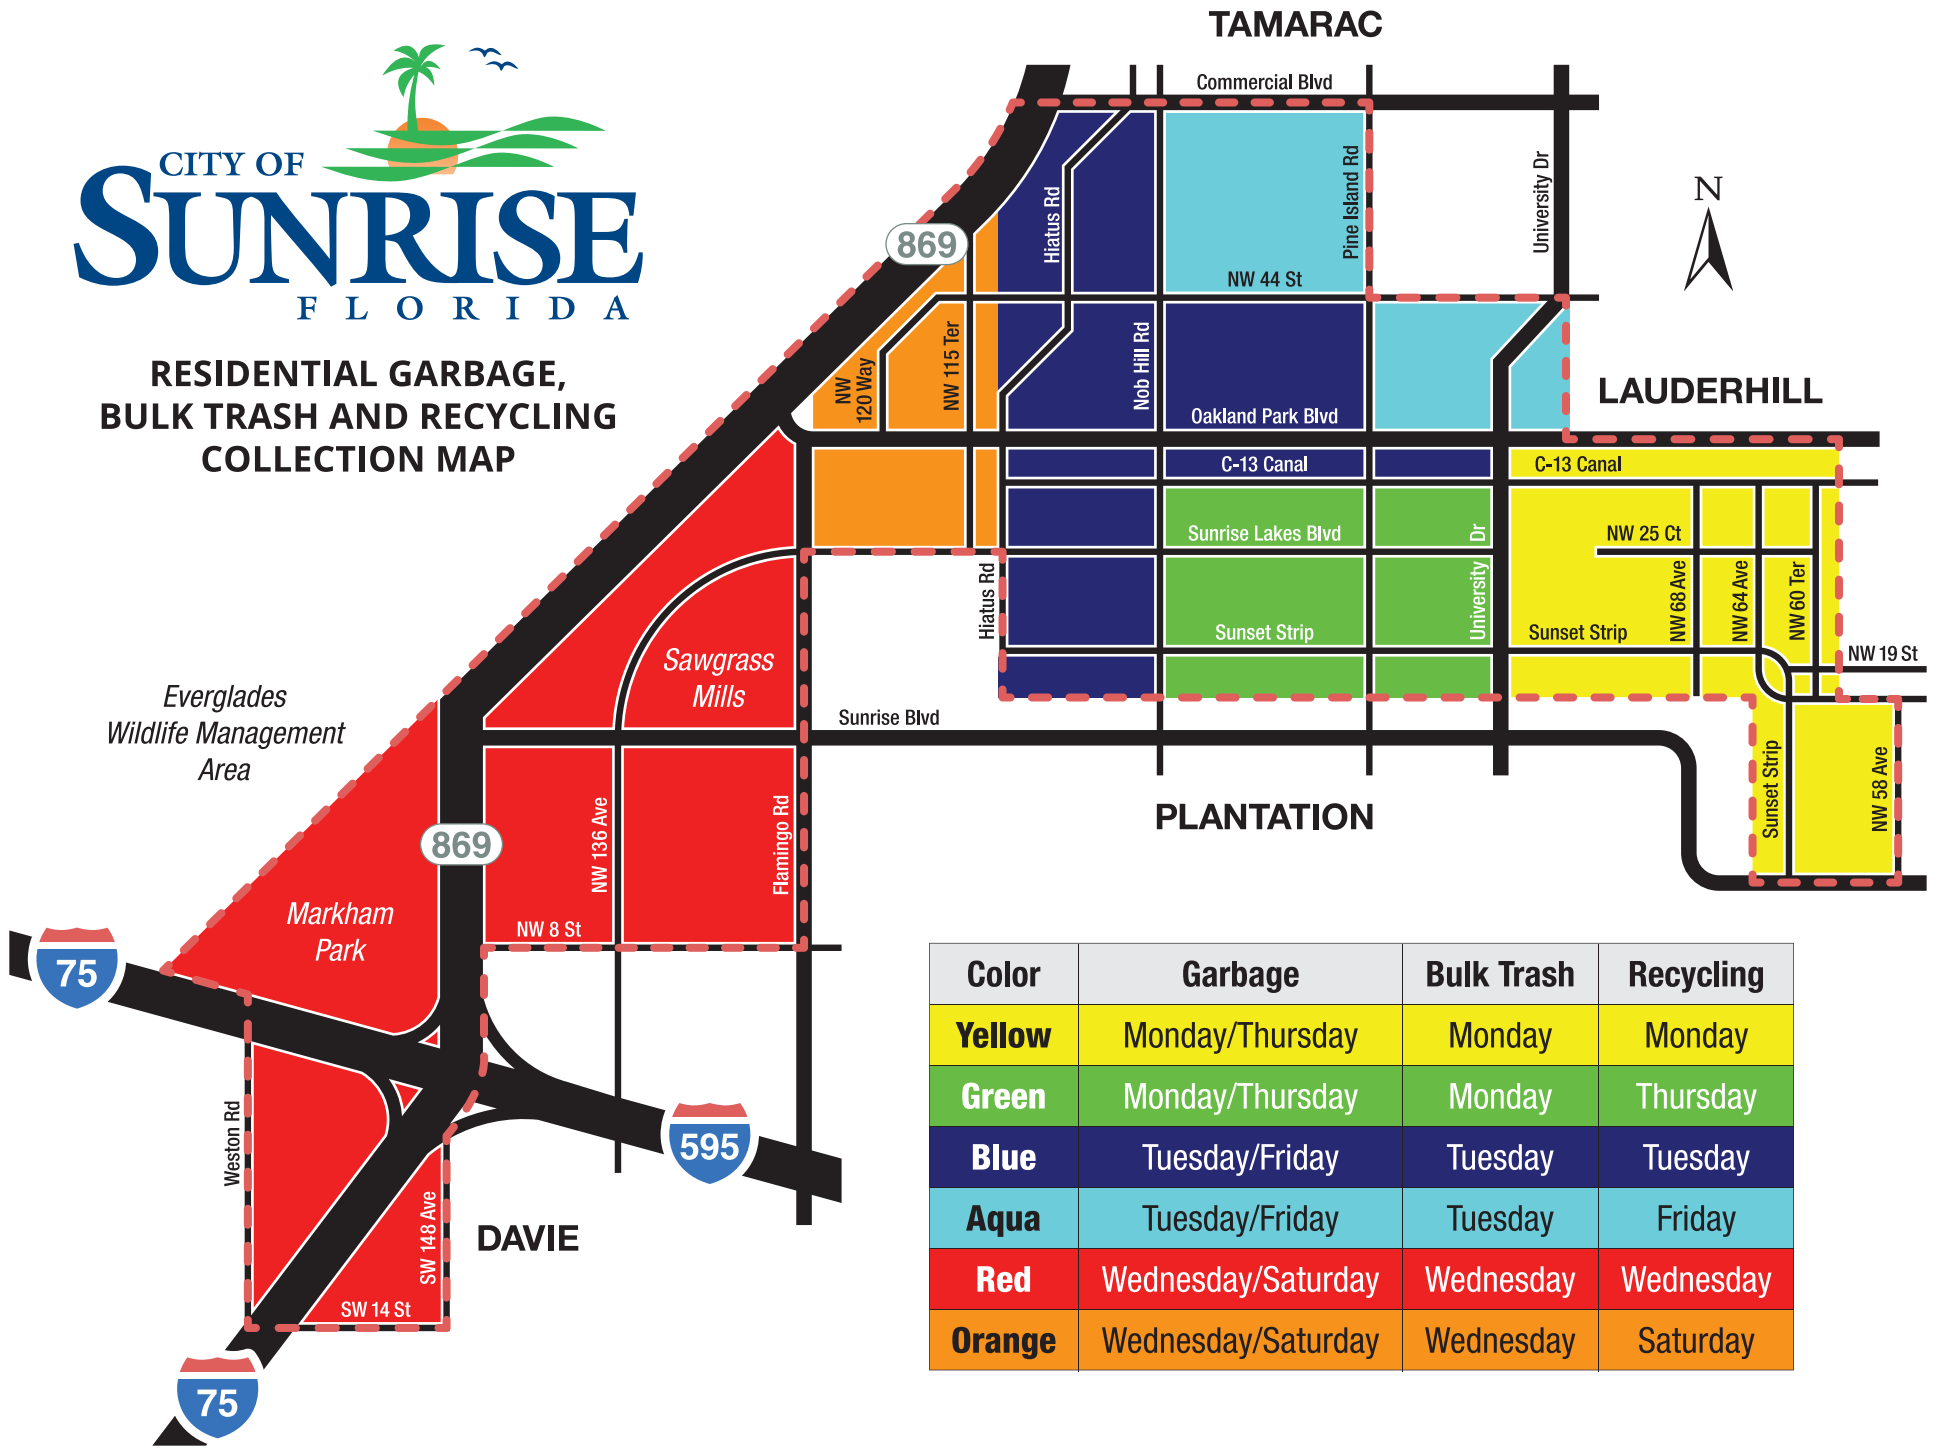

**RESIDENTIAL GARBAGE,
BULK TRASH AND RECYCLING
COLLECTION MAP**

| Color | Garbage | Bulk Trash | Recycling |
|---------------|--------------------|------------|-----------|
| Yellow | Monday/Thursday | Monday | Monday |
| Green | Monday/Thursday | Monday | Thursday |
| Blue | Tuesday/Friday | Tuesday | Tuesday |
| Aqua | Tuesday/Friday | Tuesday | Friday |
| Red | Wednesday/Saturday | Wednesday | Wednesday |
| Orange | Wednesday/Saturday | Wednesday | Saturday |