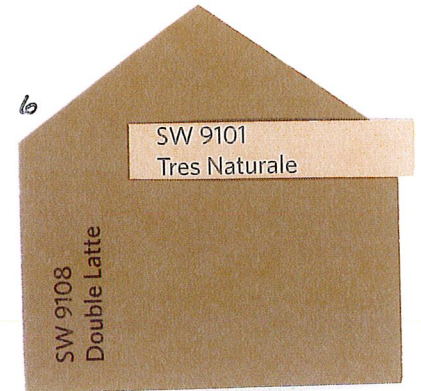

RHAPSODY HOA APPROVED PAINT COLORS

The colors shown are copied and do not depict the exact color; contact Welleby Management or visit the Sherwin Williams store or website to see the true colors. SW7006 Extra White may be substituted for any of the trim/door colors. Prior approval of Rhapsody and Welleby Management is required. Neighboring homes may not have the same color scheme.