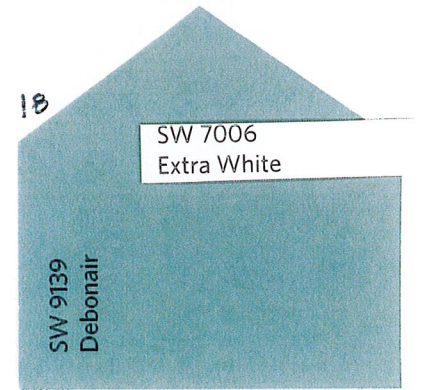

RHAPSODY HOA APPROVED PAINT COLORS

The colors shown are copied and do not depict the exact color; contact Welleby Management or visit the Sherwin Williams store or website to see the true colors. SW7006 Extra White may be substituted for any of the trim/door colors. Prior approval of Rhapsody and Welleby Management is required. Neighboring homes may not have the same color scheme.