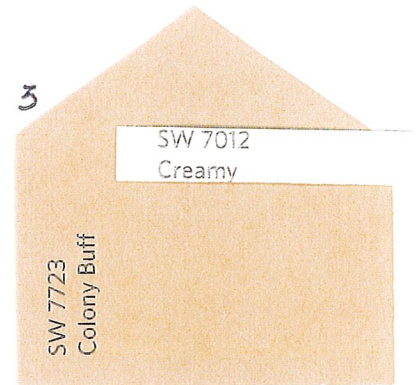

RHAPSODY HOA APPROVED PAINT COLORS

The colors shown are copied and do not depict the exact color; contact Welleby Management or visit the Sherwin Williams store or website to see the true colors. SW7006 Extra White may be substituted for any of the trim/door colors. Prior approval of Rhapsody and Welleby Management is required. Neighboring homes may not have the same color scheme.

25

26

Trim option

SW 7006
Extra White

257-C1