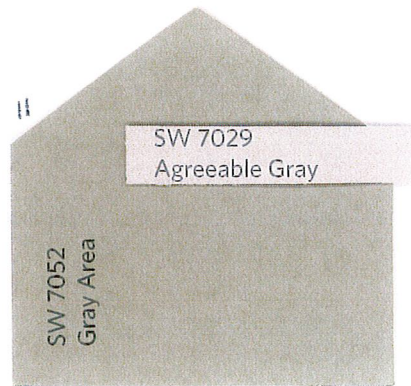

RHAPSODY HOA APPROVED PAINT COLORS

The colors shown are copied and do not depict the exact color; contact Welleby Management or visit the Sherwin Williams store or website to see the true colors. SW7006 Extra White may be substituted for any of the trim/door colors. Prior approval of Rhapsody and Welleby Management is required. Neighboring homes may not have the same color scheme.