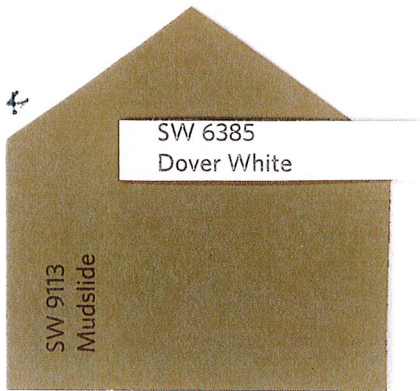

RHAPSODY HOA APPROVED PAINT COLORS

The colors shown are copied and do not depict the exact color; contact Welleby Management or visit the Sherwin Williams store or website to see the true colors. SW7006 Extra White may be substituted for any of the trim/door colors. Prior approval of Rhapsody and Welleby Management is required. Neighboring homes may not have the same color scheme.