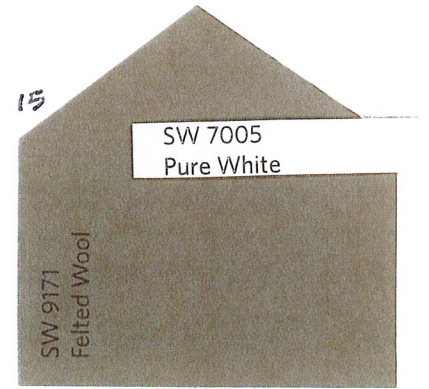

RHAPSODY HOA APPROVED PAINT COLORS

The colors shown are copied and do not depict the exact color; contact Welleby Management or visit the Sherwin Williams store or website to see the true colors. SW7006 Extra White may be substituted for any of the trim/door colors. Prior approval of Rhapsody and Welleby Management is required. Neighboring homes may not have the same color scheme.