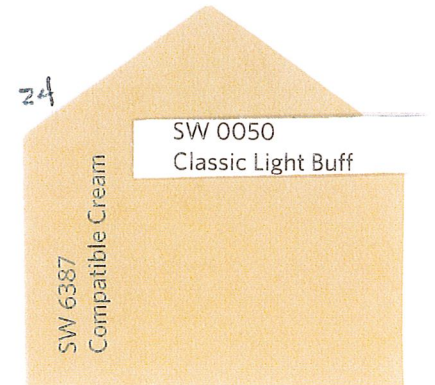

RHAPSODY HOA APPROVED PAINT COLORS

The colors shown are copied and do not depict the exact color; contact Welleby Management or visit the Sherwin Williams store or website to see the true colors. SW7006 Extra White may be substituted for any of the trim/door colors. Prior approval of Rhapsody and Welleby Management is required. Neighboring homes may not have the same color scheme.