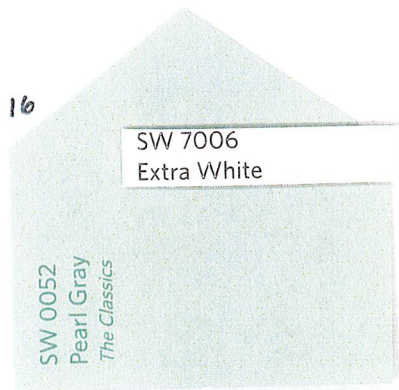

RHAPSODY HOA APPROVED PAINT COLORS

The colors shown are copied and do not depict the exact color; contact Welleby Management or visit the Sherwin Williams store or website to see the true colors. SW7006 Extra White may be substituted for any of the trim/door colors. Prior approval of Rhapsody and Welleby Management is required. Neighboring homes may not have the same color scheme.