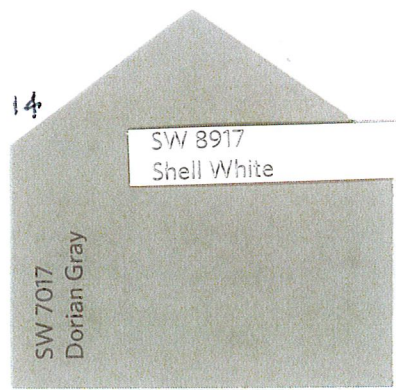

RHAPSODY HOA APPROVED PAINT COLORS

The colors shown are copied and do not depict the exact color; contact Welleby Management or visit the Sherwin Williams store or website to see the true colors. SW7006 Extra White may be substituted for any of the trim/door colors. Prior approval of Rhapsody and Welleby Management is required. Neighboring homes may not have the same color scheme.