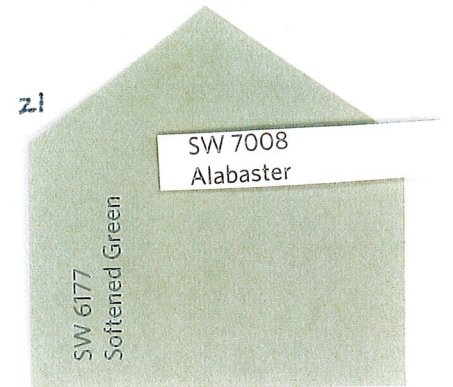

RHAPSODY HOA APPROVED PAINT COLORS

The colors shown are copied and do not depict the exact color; contact Welleby Management or visit the Sherwin Williams store or website to see the true colors. SW7006 Extra White may be substituted for any of the trim/door colors. Prior approval of Rhapsody and Welleby Management is required. Neighboring homes may not have the same color scheme.