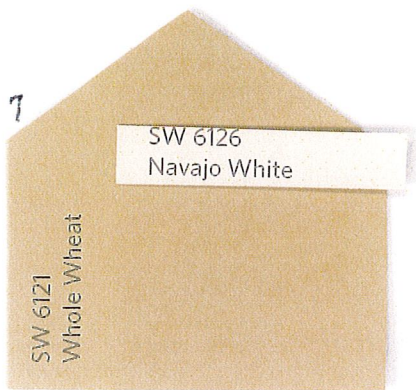

RHAPSODY HOA APPROVED PAINT COLORS

The colors shown are copied and do not depict the exact color; contact Welleby Management or visit the Sherwin Williams store or website to see the true colors. SW7006 Extra White may be substituted for any of the trim/door colors. Prior approval of Rhapsody and Welleby Management is required. Neighboring homes may not have the same color scheme.