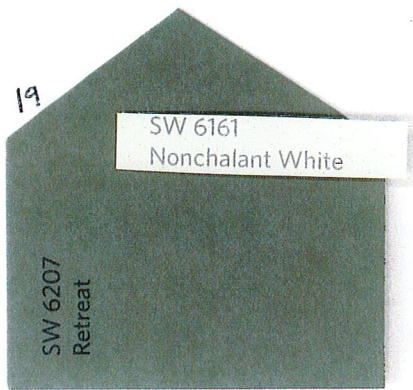

RHAPSODY HOA APPROVED PAINT COLORS

The colors shown are copied and do not depict the exact color; contact Welleby Management or visit the Sherwin Williams store or website to see the true colors. SW7006 Extra White may be substituted for any of the trim/door colors. Prior approval of Rhapsody and Welleby Management is required. Neighboring homes may not have the same color scheme.