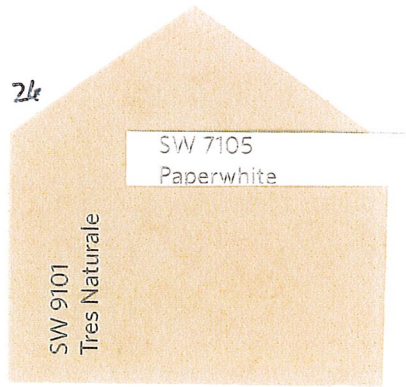

RHAPSODY HOA APPROVED PAINT COLORS

The colors shown are copied and do not depict the exact color; contact Welleby Management or visit the Sherwin Williams store or website to see the true colors. SW7006 Extra White may be substituted for any of the trim/door colors. Prior approval of Rhapsody and Welleby Management is required. Neighboring homes may not have the same color scheme.

25

26

Trim option

SW 7006
Extra White

257-C1