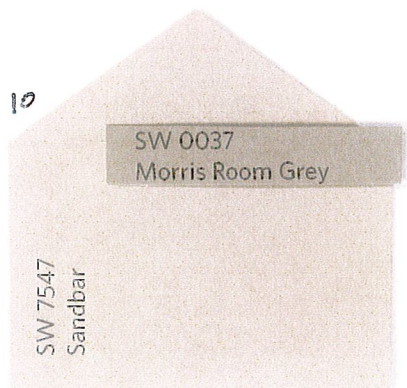

RHAPSODY HOA APPROVED PAINT COLORS

The colors shown are copied and do not depict the exact color; contact Welleby Management or visit the Sherwin Williams store or website to see the true colors. SW7006 Extra White may be substituted for any of the trim/door colors. Prior approval of Rhapsody and Welleby Management is required. Neighboring homes may not have the same color scheme.