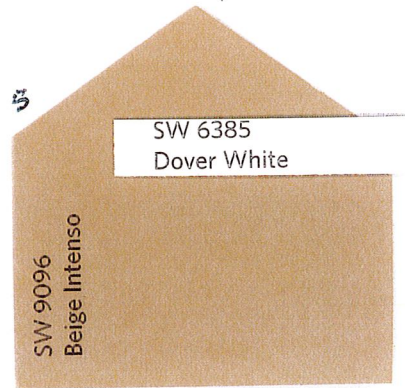

RHAPSODY HOA APPROVED PAINT COLORS

The colors shown are copied and do not depict the exact color; contact Welleby Management or visit the Sherwin Williams store or website to see the true colors. SW7006 Extra White may be substituted for any of the trim/door colors. Prior approval of Rhapsody and Welleby Management is required. Neighboring homes may not have the same color scheme.