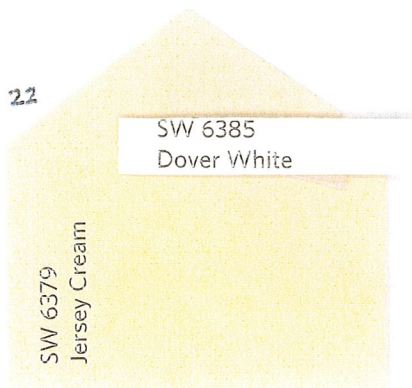

RHAPSODY HOA APPROVED PAINT COLORS

The colors shown are copied and do not depict the exact color; contact Welleby Management or visit the Sherwin Williams store or website to see the true colors. SW7006 Extra White may be substituted for any of the trim/door colors. Prior approval of Rhapsody and Welleby Management is required. Neighboring homes may not have the same color scheme.