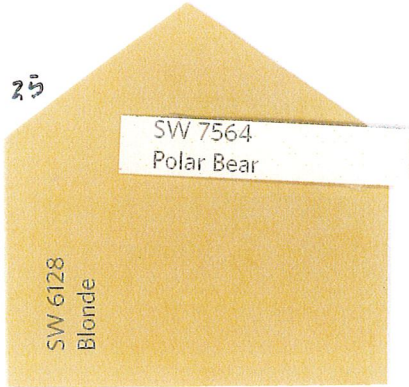

RHAPSODY HOA APPROVED PAINT COLORS

The colors shown are copied and do not depict the exact color; contact Welleby Management or visit the Sherwin Williams store or website to see the true colors. SW7006 Extra White may be substituted for any of the trim/door colors. Prior approval of Rhapsody and Welleby Management is required. Neighboring homes may not have the same color scheme.

25

26

Trim option

SW 7006
Extra White

257-C1