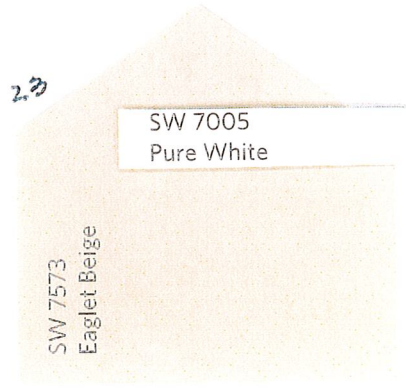

RHAPSODY HOA APPROVED PAINT COLORS

The colors shown are copied and do not depict the exact color; contact Welleby Management or visit the Sherwin Williams store or website to see the true colors. SW7006 Extra White may be substituted for any of the trim/door colors. Prior approval of Rhapsody and Welleby Management is required. Neighboring homes may not have the same color scheme.